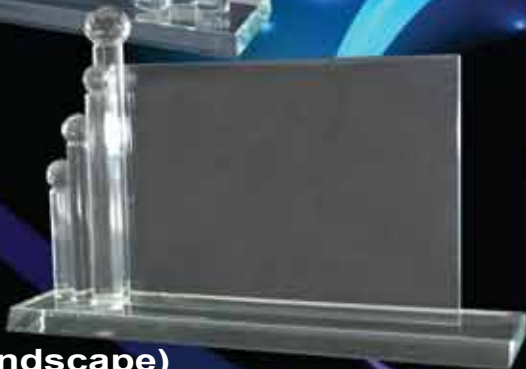

RPB230
230mm (H)
70mm (W)
70mm (L)

RPB250
250mm (H)
80mm (W)
80mm (L)

RPB210
210mm (H)
70mm (W)
70mm (L)

PIN190
190mm (H)

PIN210
210mm (H)

PIN170
170mm (H)

PFR (Portrait)
220mm (H)
60mm (W)
205mm (L)

DMD Clock
105mm (H)
80mm (W)
80mm (L)

PFR (Landscape)
170mm (H)
60mm (W)
260mm (L)

DSK-SQ
75mm (H)
65mm (W)
220mm (L)